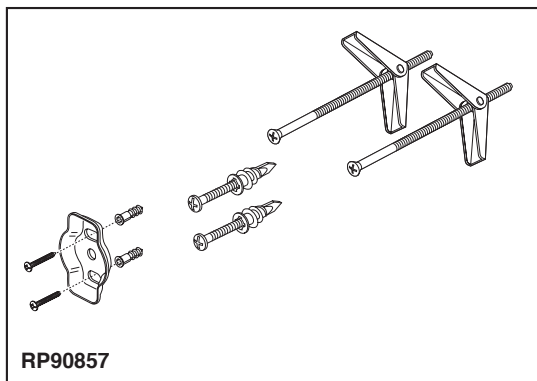

RP70613

▲ Designate proper finish suffix

RP90857