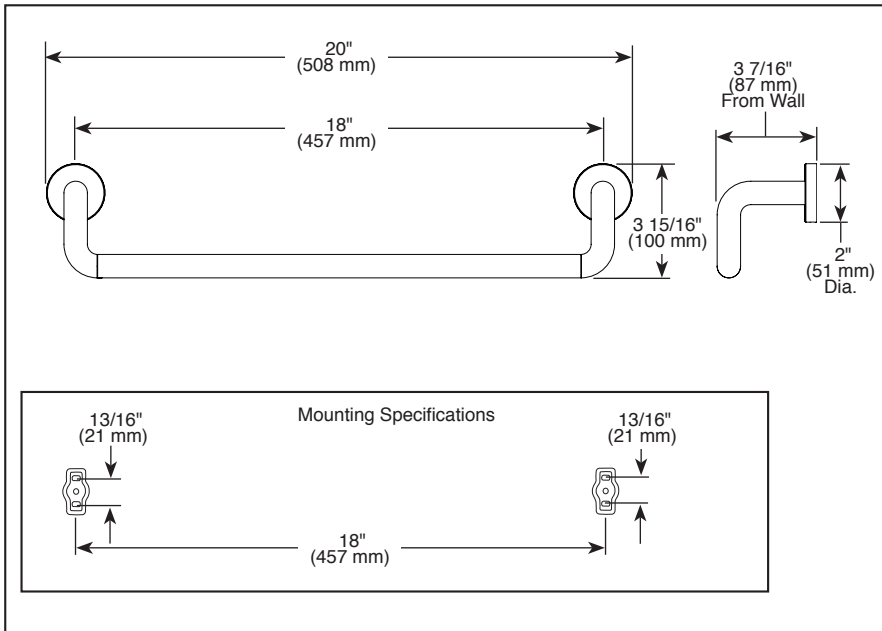

BRIZO®

ACCESSORIES

- Litze™ Collection
- 18" Towel Bar

STANDARD SPECIFICATIONS:

- Wood blocking is preferable behind all wall surfaces. If wood blocking is not available, try finding a wood stud to anchor at least one end of this accessory.
- Mounting hardware and mounting instructions included with product.
- Note: Plastic anchors, screws, toggle bolts, and mounting brackets are included with the mounting hardware.

WARRANTY

- Lifetime limited warranty on parts (other than electronic parts and batteries) and finishes: or, for commercial users, for 5 years from date of purchase.
- 5 year limited warranty on electronic parts (other than batteries); or, for commercial users, for 1 year from the date of purchase. No warranty is provided on batteries.

Submitted Model No.: _____

Specific Features: _____

▲ Designate proper finish suffix